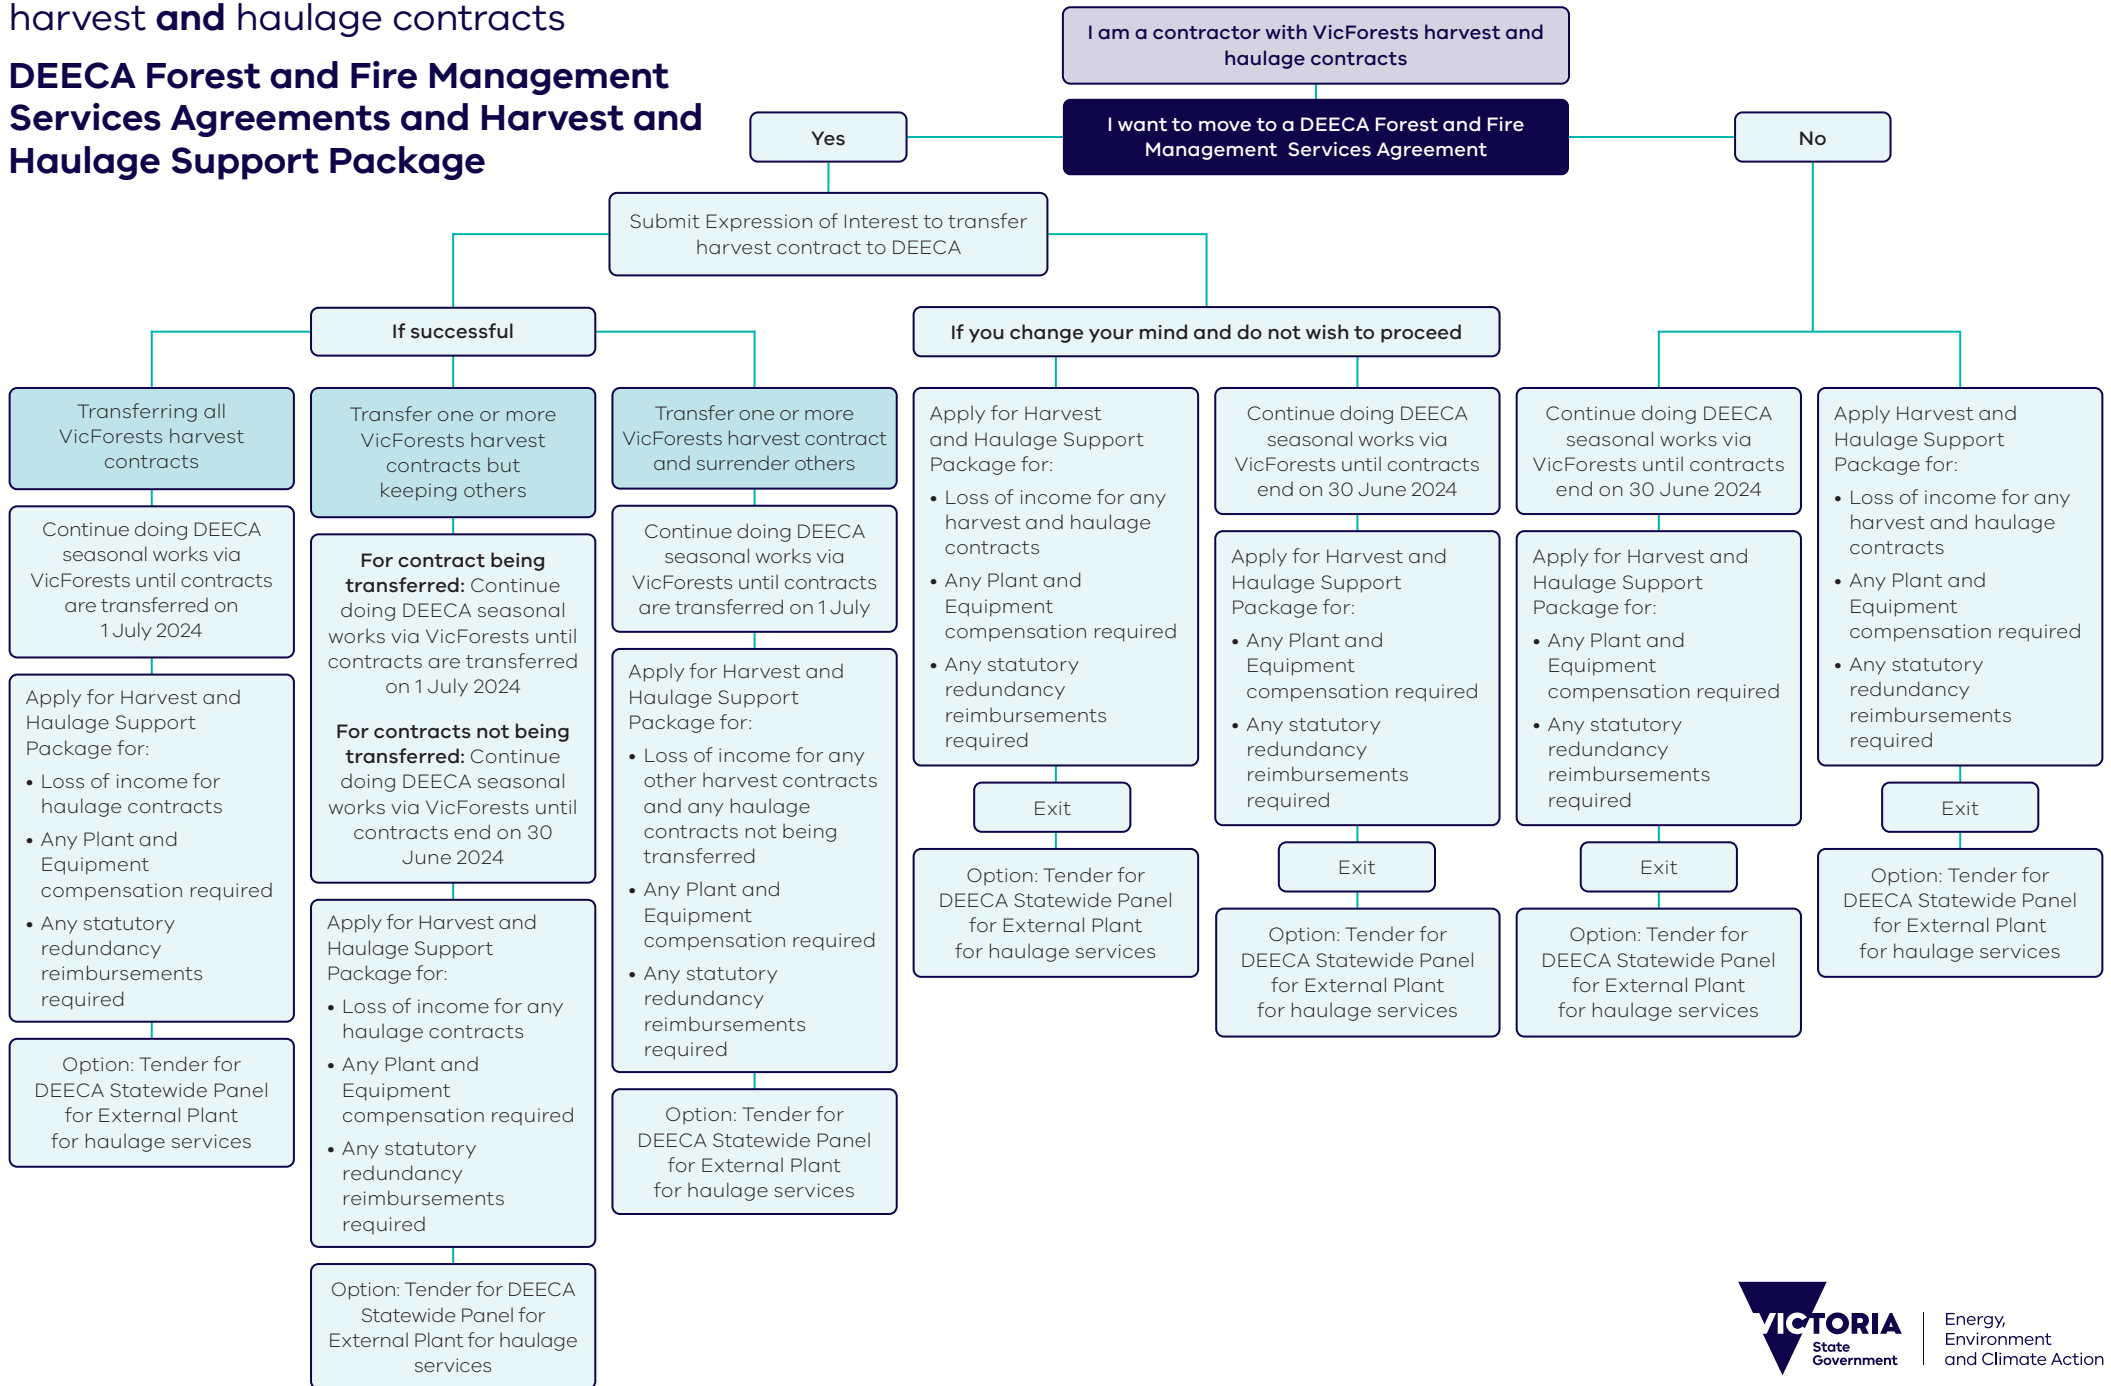

# Pathways explainer — Contractor with harvest **and** haulage contracts

## DEECA Forest and Fire Management Services Agreements and Harvest and Haulage Support Package

# Pathways explainer — Contractor with harvest contracts

# Pathways explainer — Contractor with VicForests haulage contract(s)