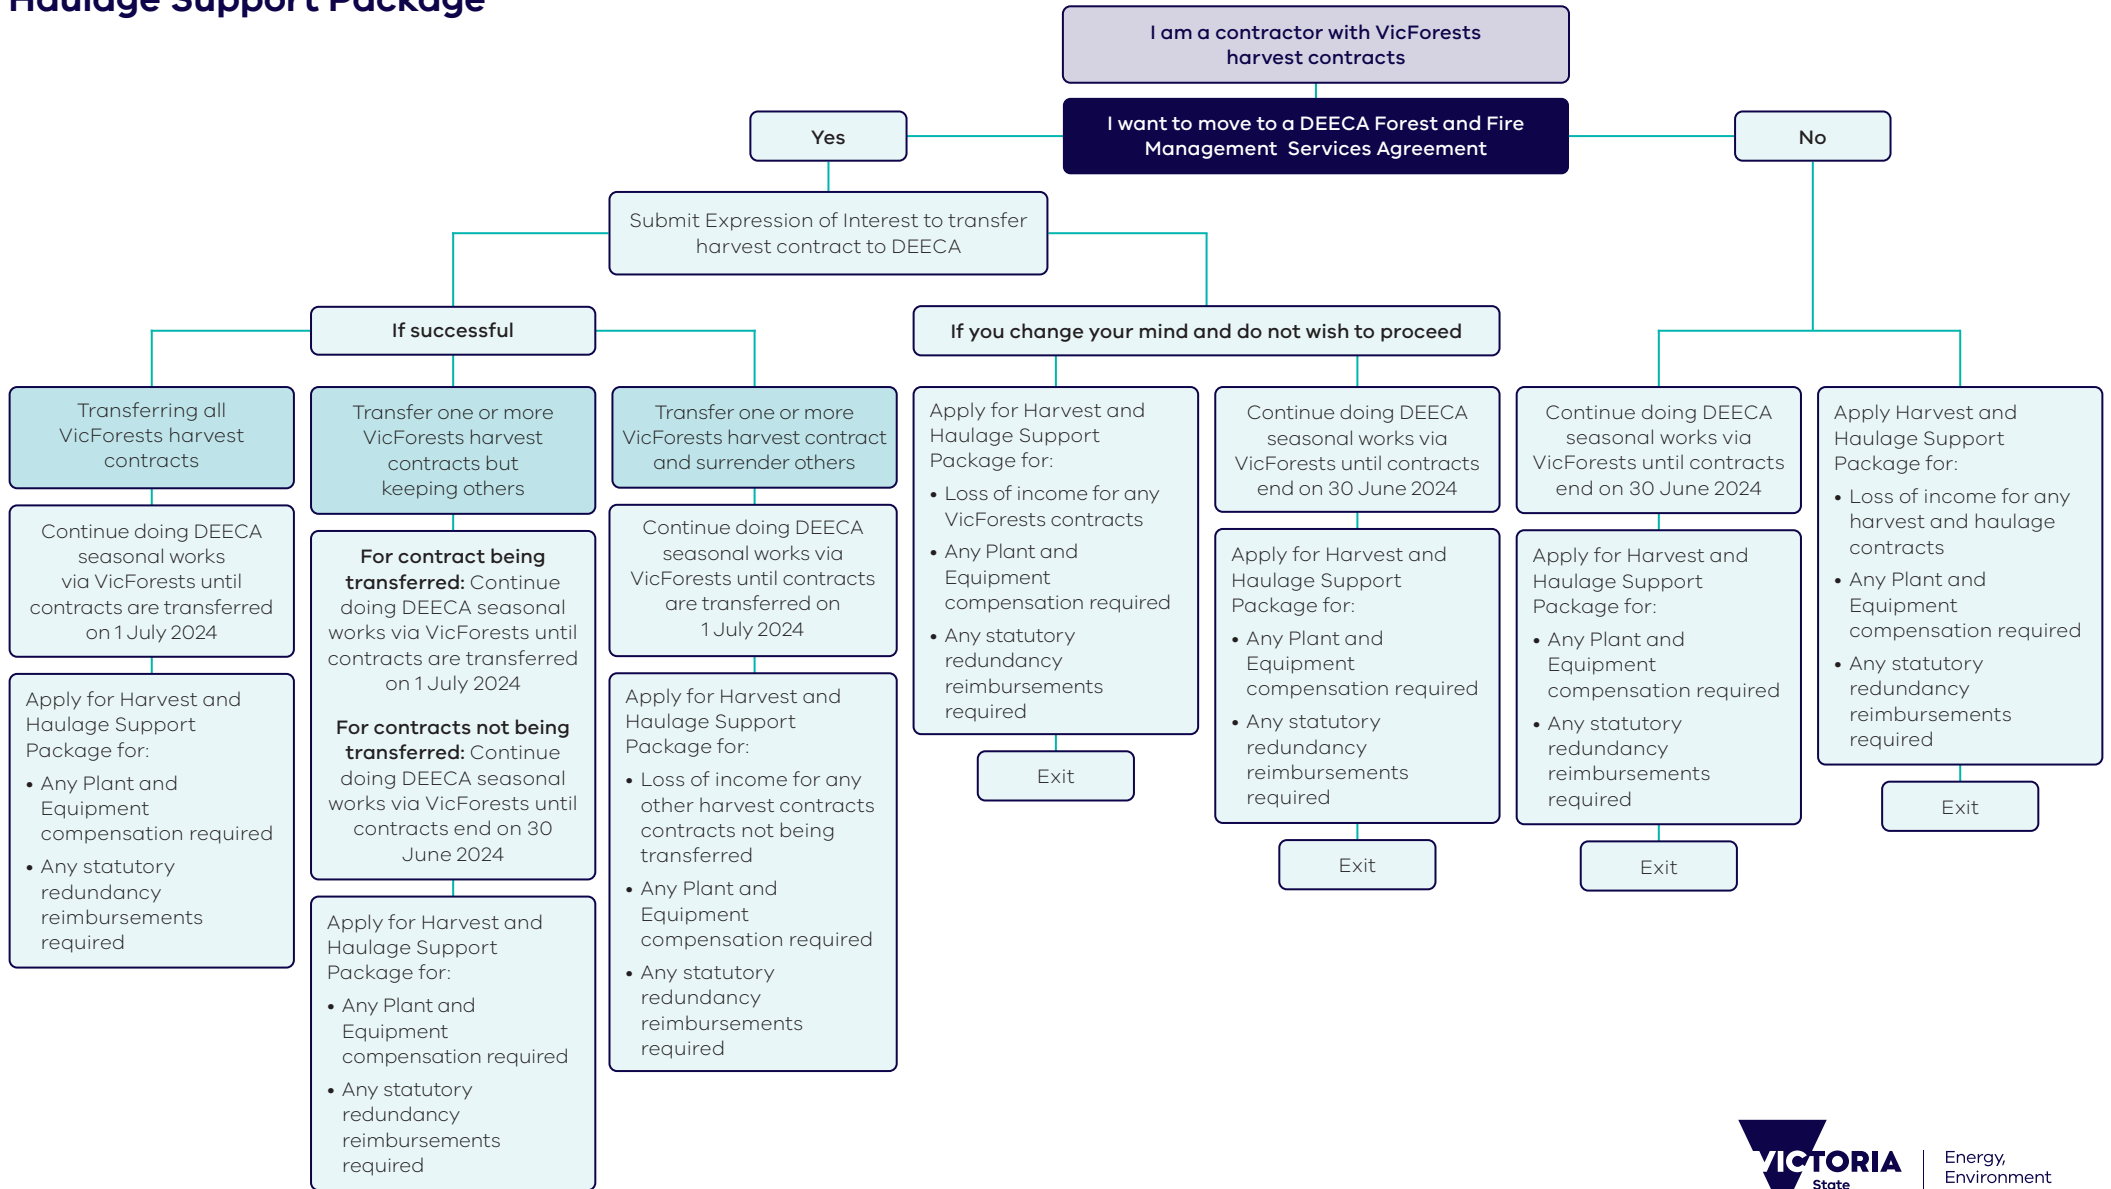

# Pathways explainer — Contractor with harvest **and** haulage contracts

## DEECA Forest and Fire Management Services Agreements and Harvest and Haulage Support Package

# Pathways explainer — Contractor with harvest contracts

# Pathways explainer — Contractor with VicForests haulage contract(s)